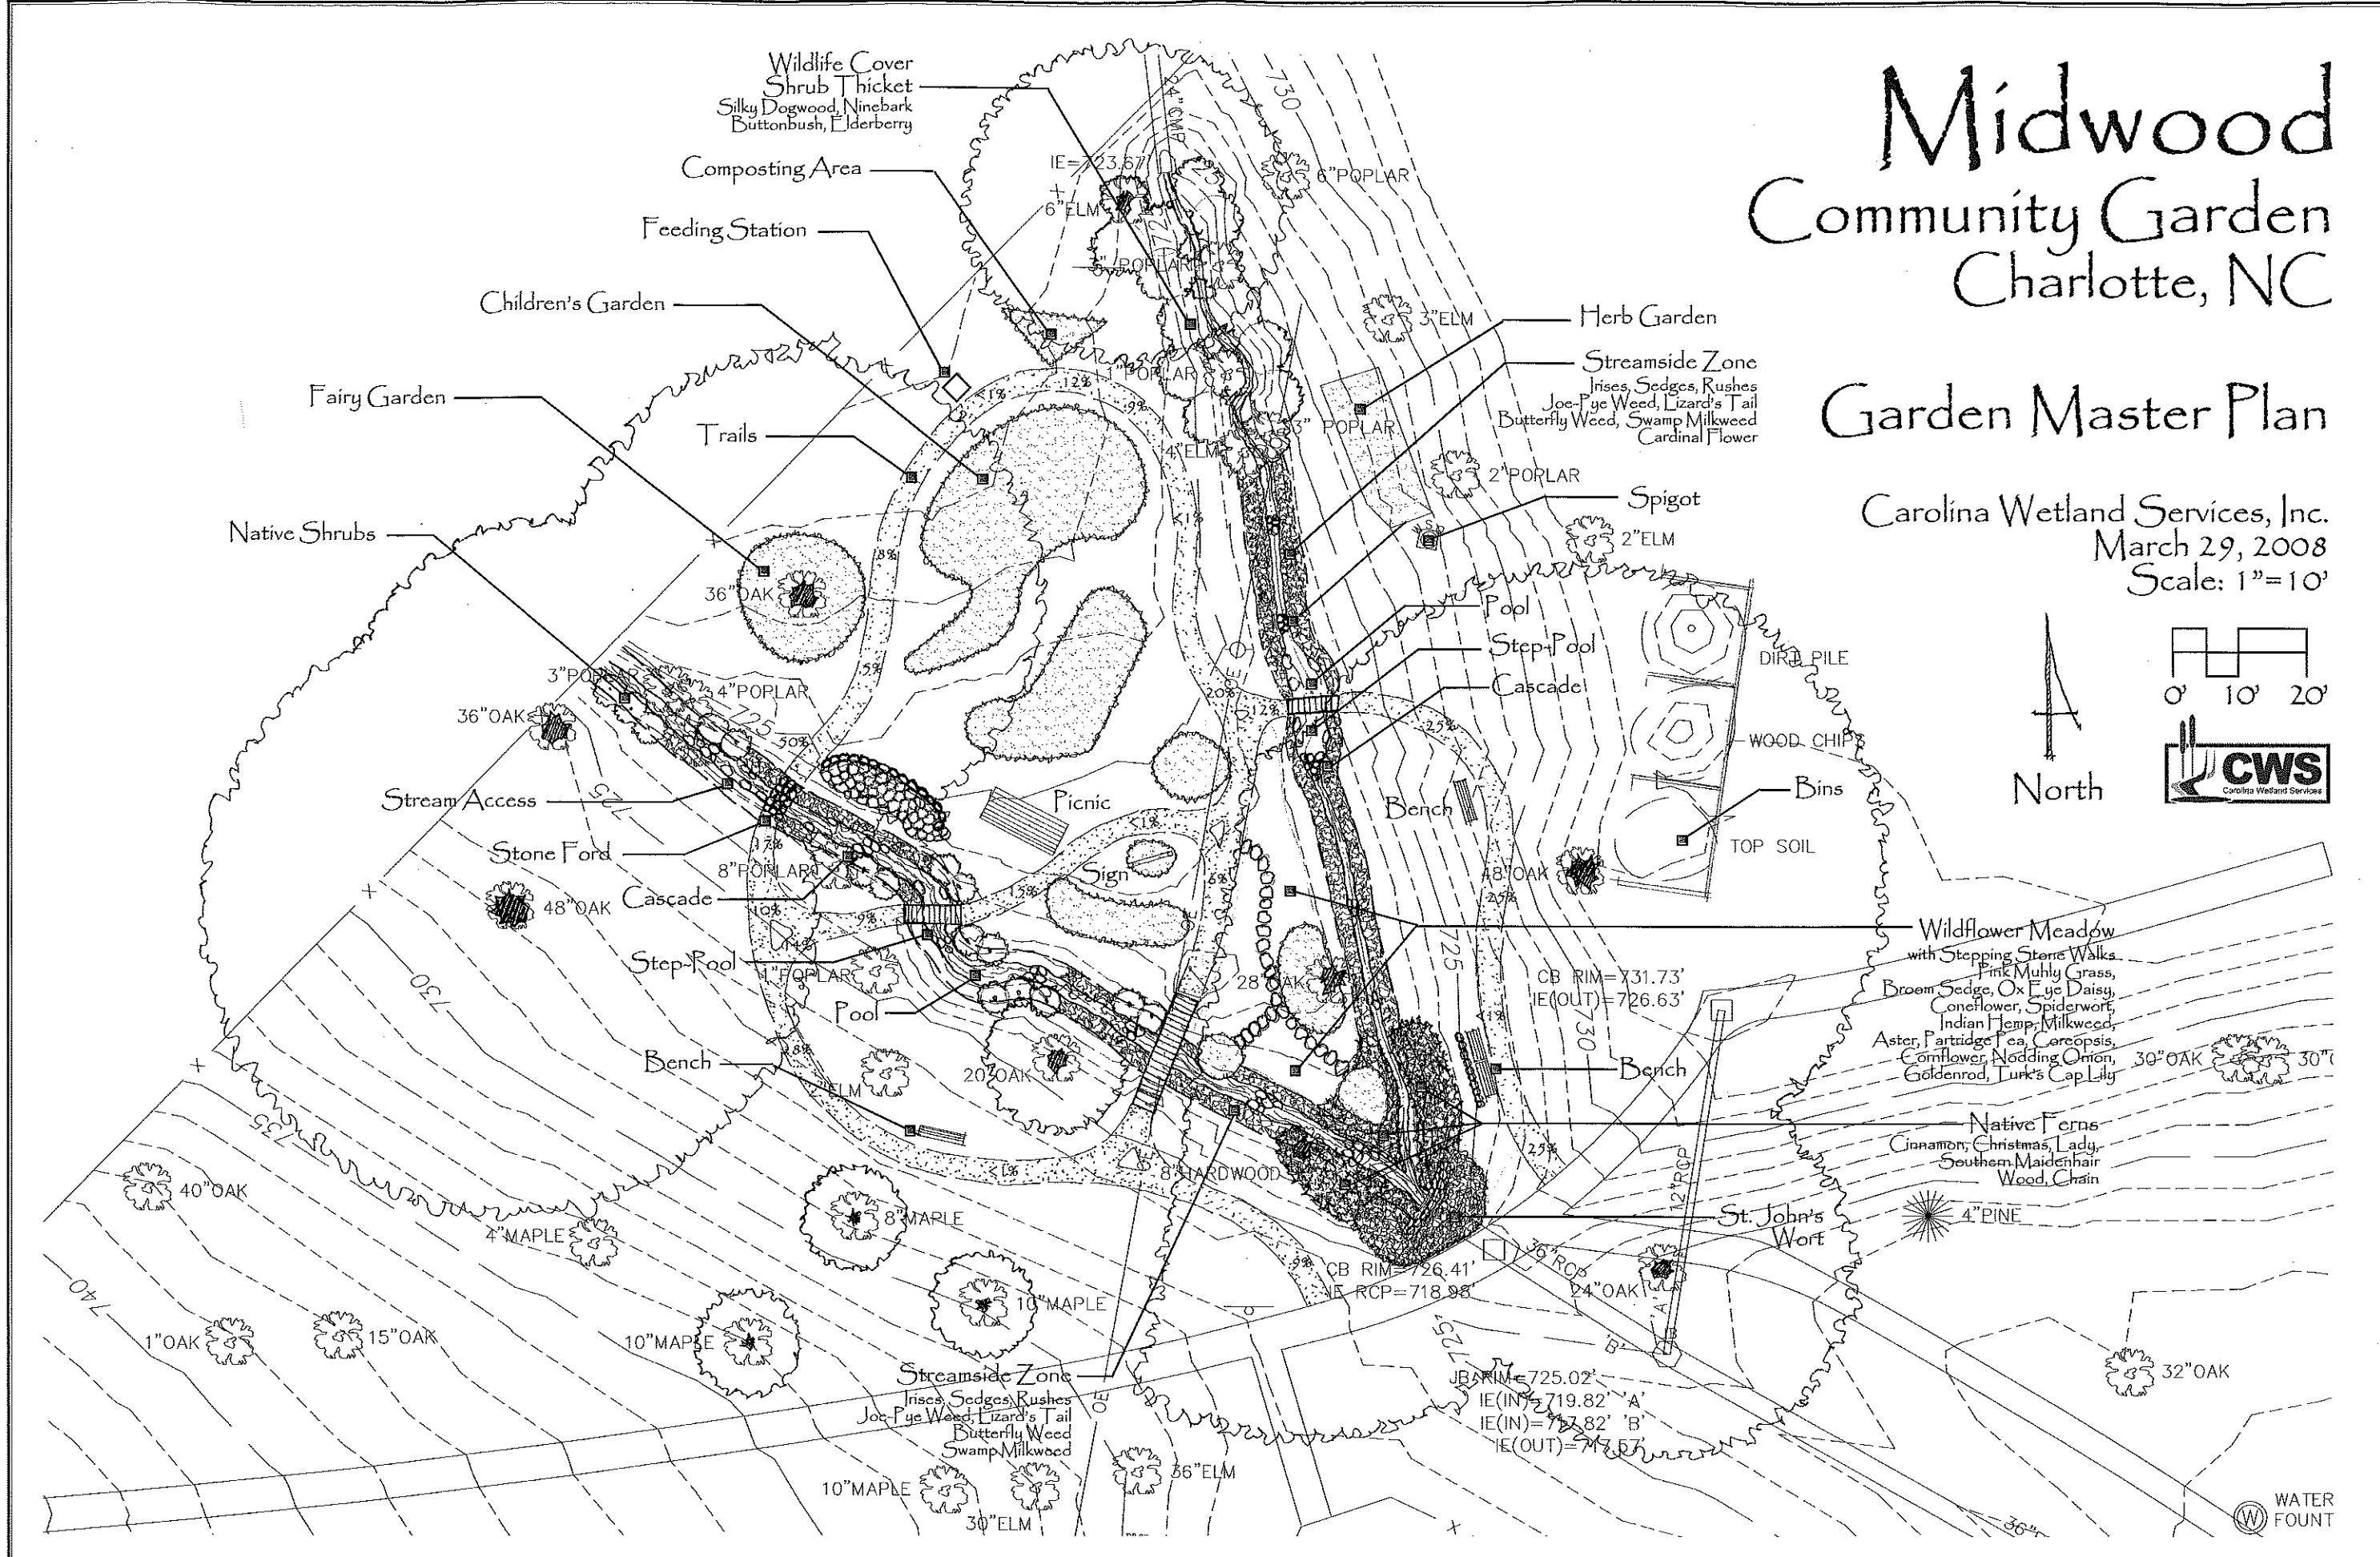

Midwood Community Garden Charlotte, NC

Garden Master Plan

Carolina Wetland Services, Inc.
March 29, 2008
Scale: 1"=10'

WATER
FOUNT